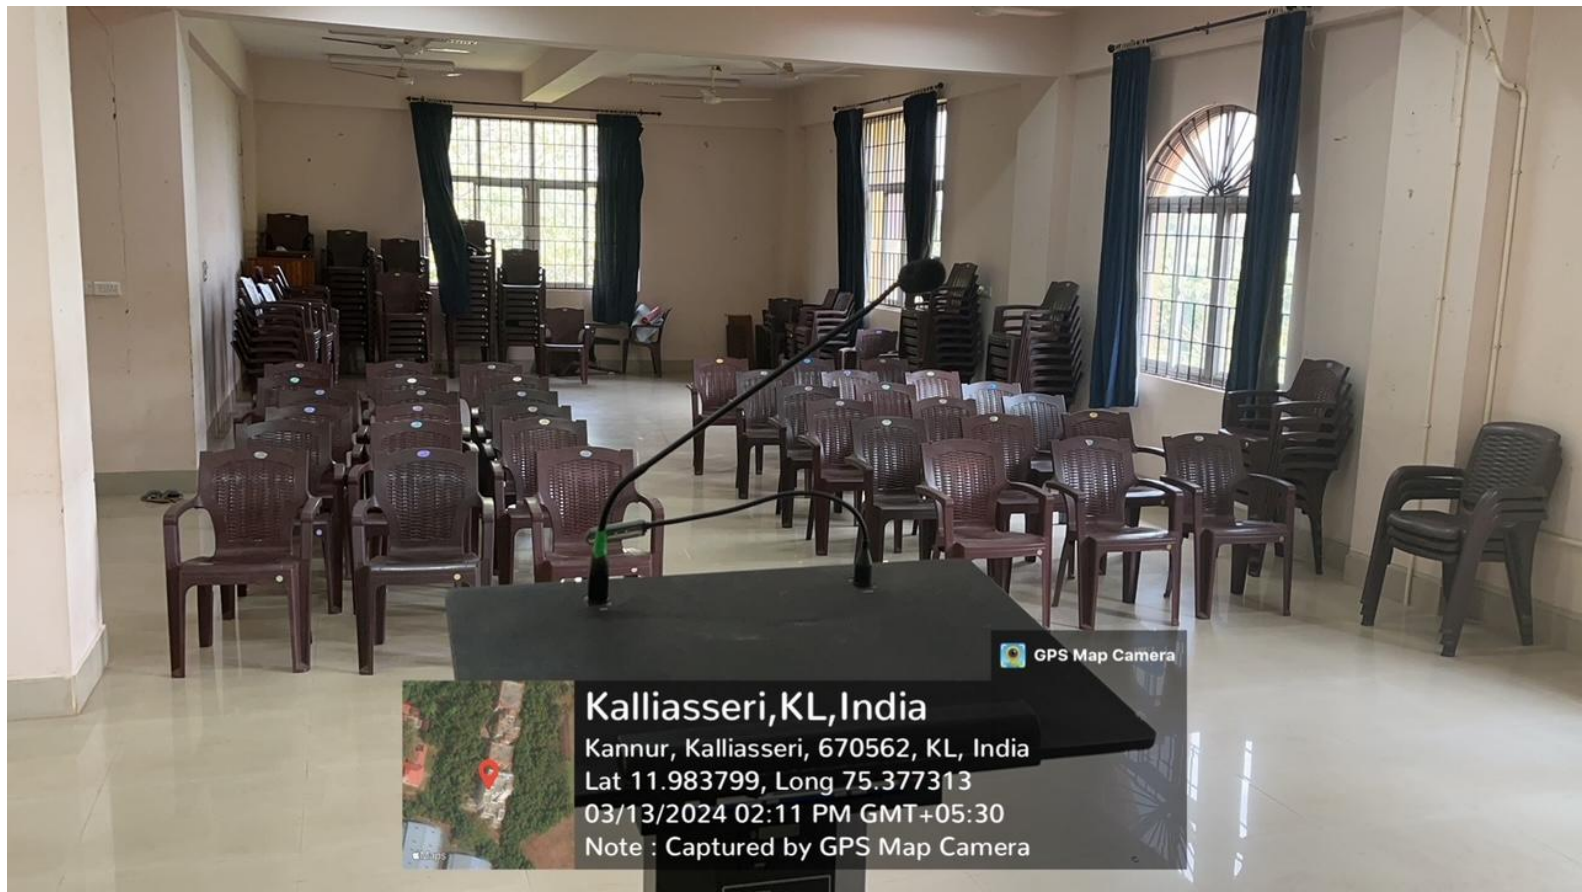

Institutional Facilities

Teacher Education Centre Dharamasala ,
Kannur University

Course Director

Staff Room

Sanskrit Room

English Class

General Class

GPS Map Camera

Kalliasseri, KL, India

Kannur, Kalliasseri, 670562, KL, India

Lat 11.983799, Long 75.377313

03/13/2024 02:11 PM GMT+05:30

Note : Captured by GPS Map Camera

Seminar hall

Seminar hall

Social Science Class

Physical Science Class

Natural Science Class

Malayalam Class

Maths Classroom

Commerce Classroom

Seminar hall

Ladies room